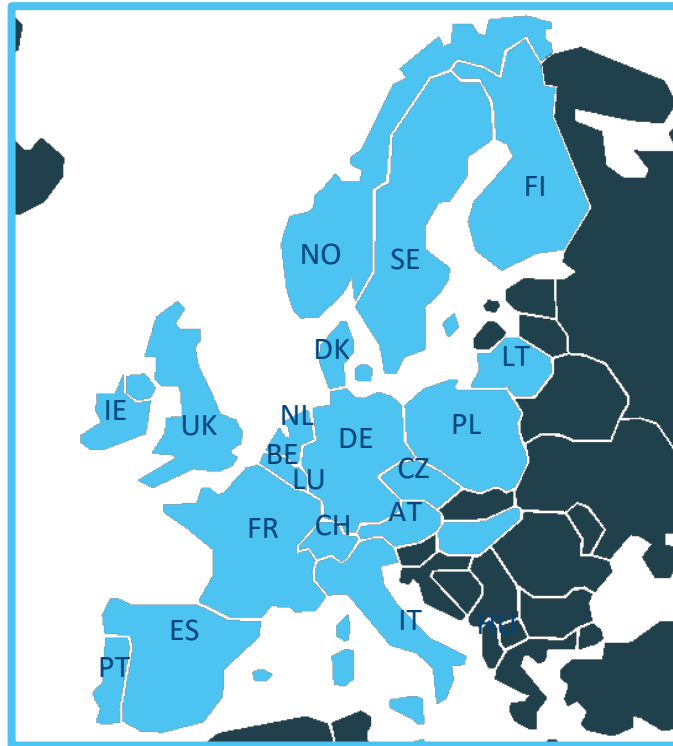

Integrate all your logistics
service providers into one
uniform process

Carrier list

Last updated on September 10, 2020

Carrier overview

Brokers

Carrier legend

Connection type

- O Shipments are being booked real time, Online with the carrier.
- TGO Shipments are being booked real time (online) with the carrier, based on the Transsmart Generic Online booking standard.
- M Shipments are being booked with the carrier in one or more batches per day, by using a carrier specific Manifesting file.
- TGM Shipments are being booked with the carrier in one or more batches per day, by using a Transsmart Generic Manifesting file.
- L Labeling, no data files are being transferred.

Track & trace

Does the carrier offer Track & Trace, yes or no?

Status feedback

Does the carrier offer status feedback, yes or no? (which can be returned to your system)

Global

Carrier	Connection	Track & trace	Status feedback
DHL Express	○	✓	✓
FedEx	○	✓	✓
UPS	O/M	✓	✓