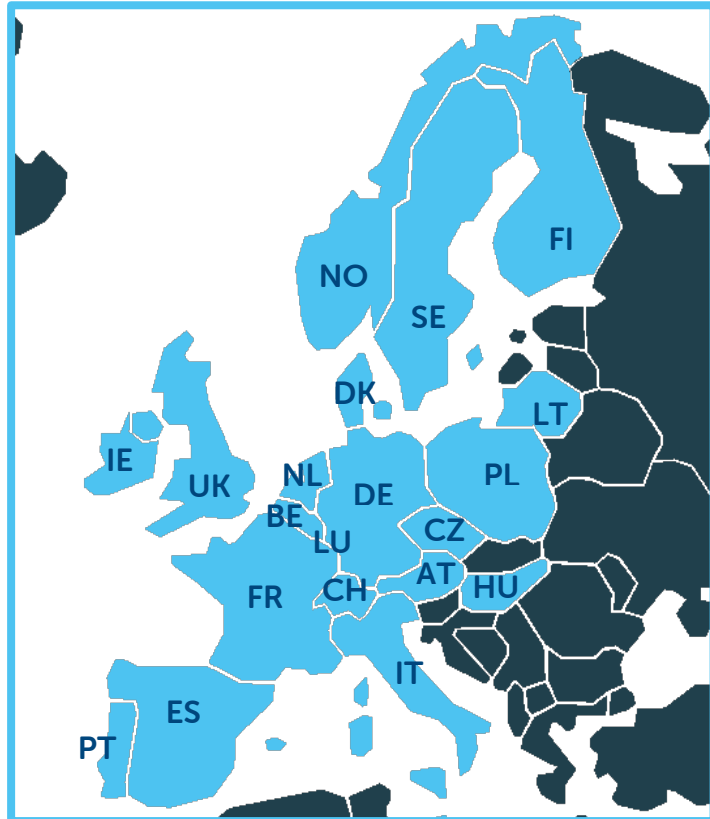

Integrate all your logistics
service providers into one
uniform process

Carrier list

Last updated on March 5, 2019

Carrier overview

Brokers

Carrier legend

Connection type

- O** Shipments are being booked real time, **Online** with the carrier.
- TGO** Shipments are being booked real time (online) with the carrier, based on the **Transsmart Generic Online** booking standard.
- M** Shipments are being booked with the carrier in one or more batches per day, by using a carrier specific **Manifesting** file.
- TGM** Shipments are being booked with the carrier in one or more batches per day, by using a **Transsmart Generic Manifesting** file.
- L** **Labeling**, no data files are being transferred.

Track & trace

Does the carrier offer Track & Trace, yes or no?

Status feedback

Does the carrier offer status feedback, yes or no? (which can be returned to your system)

Global

Carrier	Connection	Track & trace	Status feedback
DHL Express	○	✓	✓
FedEx	○	✓	✓
UPS	O/M	✓	✓