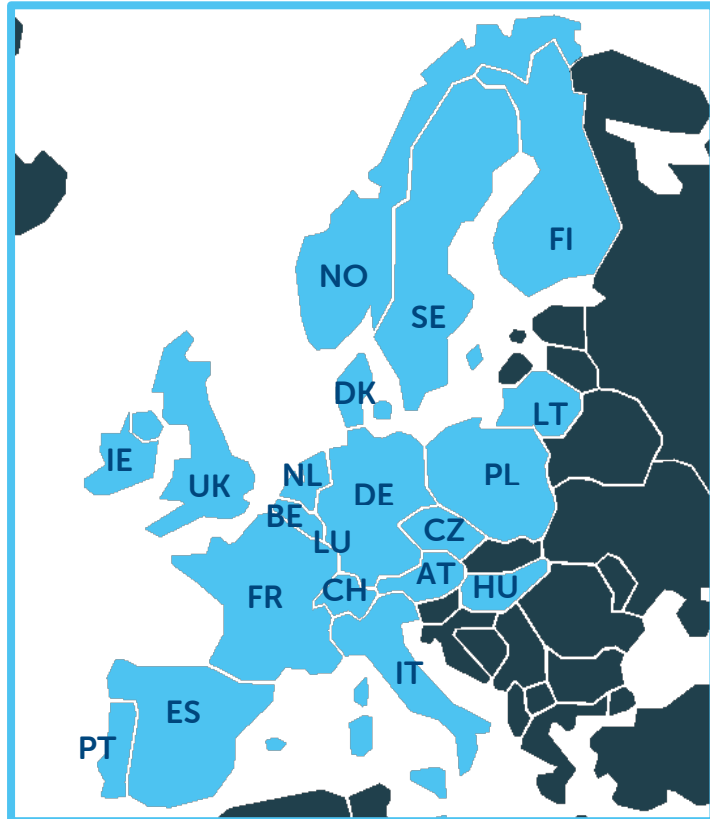

Integrate all your logistics
service providers into one
uniform process

Carrier list

Last updated on November 14, 2019

Carrier overview

Brokers

Carrier legend

Connection type

- O** Shipments are being booked real time, **Online** with the carrier.
- TGO** Shipments are being booked real time (online) with the carrier, based on the **Transsmart Generic Online** booking standard.
- M** Shipments are being booked with the carrier in one or more batches per day, by using a carrier specific **Manifesting** file.
- TGM** Shipments are being booked with the carrier in one or more batches per day, by using a **Transsmart Generic Manifesting** file.
- L** **Labeling**, no data files are being transferred.

Track & trace

Does the carrier offer Track & Trace, yes or no?

Status feedback

Does the carrier offer status feedback, yes or no? (which can be returned to your system)

Global

Carrier	Connection	Track & trace	Status feedback
DHL Express	○	✓	✓
FedEx	○	✓	✓
UPS	O/M	✓	✓