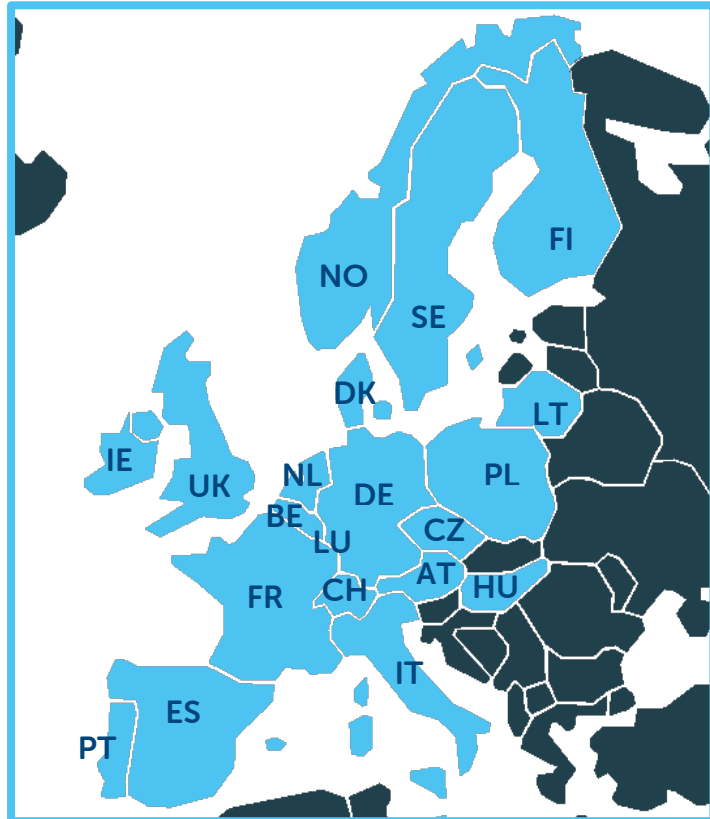

Integrate all your logistics
service providers into one
uniform process

Carrier list

Last updated on August 9, 2019

Carrier overview

Brokers

Carrier legend

Connection type

- O** Shipments are being booked real time, **Online** with the carrier.
- TGO** Shipments are being booked real time (online) with the carrier, based on the **Transsmart Generic Online** booking standard.
- M** Shipments are being booked with the carrier in one or more batches per day, by using a carrier specific **Manifesting** file.
- TGM** Shipments are being booked with the carrier in one or more batches per day, by using a **Transsmart Generic Manifesting** file.
- L** **Labeling**, no data files are being transferred.

Track & trace

Does the carrier offer Track & Trace, yes or no?

Status feedback

Does the carrier offer status feedback, yes or no? (which can be returned to your system)

Global

Carrier	Connection	Track & trace	Status feedback
DHL Express	○	✓	✓
FedEx	○	✓	✓
UPS	O/M	✓	✓