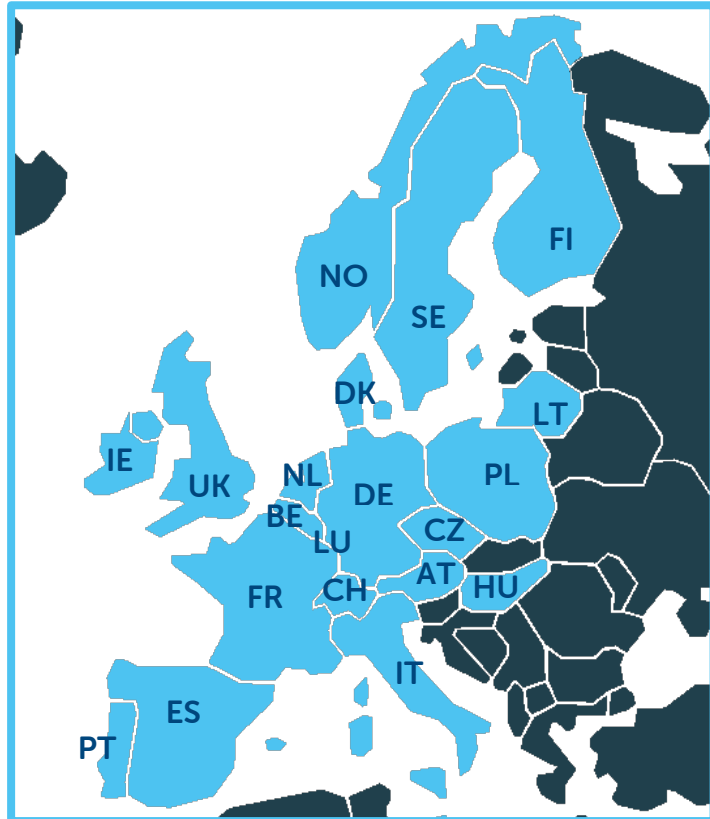

Integrate all your logistics
service providers into one
uniform process

Carrier list

Last updated on April 30, 2019

Carrier overview

Brokers

Carrier legend

Connection type

- O** Shipments are being booked real time, **Online** with the carrier.
- TGO** Shipments are being booked real time (online) with the carrier, based on the **Transsmart Generic Online** booking standard.
- M** Shipments are being booked with the carrier in one or more batches per day, by using a carrier specific **Manifesting** file.
- TGM** Shipments are being booked with the carrier in one or more batches per day, by using a **Transsmart Generic Manifesting** file.
- L** **Labeling**, no data files are being transferred.

Track & trace

Does the carrier offer Track & Trace, yes or no?

Status feedback

Does the carrier offer status feedback, yes or no? (which can be returned to your system)

Global

Carrier	Connection	Track & trace	Status feedback
DHL Express	○	✓	✓
FedEx	○	✓	✓
UPS	O/M	✓	✓