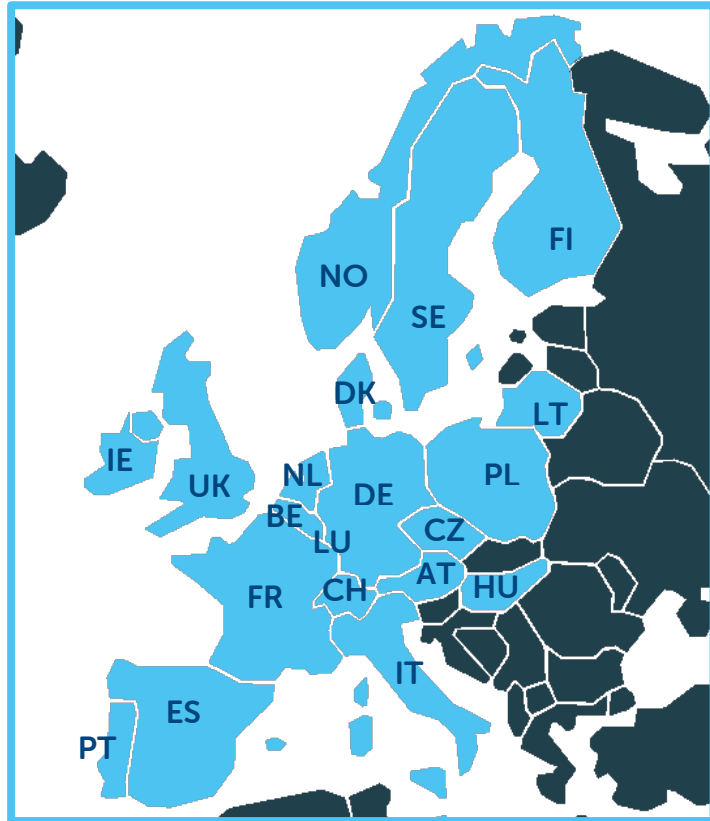

Integrate all your logistics
service providers into one
uniform process

Carrier list

Last updated on January 28, 2019

Carrier overview

Brokers

Carrier legend

Connection type

- O** Shipments are being booked real time, **Online** with the carrier.
- TGO** Shipments are being booked real time (online) with the carrier, based on the **Transsmart Generic Online** booking standard.
- M** Shipments are being booked with the carrier in one or more batches per day, by using a carrier specific **Manifesting** file.
- TGM** Shipments are being booked with the carrier in one or more batches per day, by using a **Transsmart Generic Manifesting** file.
- L** **Labeling**, no data files are being transferred.

Track & trace

Does the carrier offer Track & Trace, yes or no?

Status feedback

Does the carrier offer status feedback, yes or no? (which can be returned to your system)

Global

Carrier	Connection	Track & trace	Status feedback
DHL Express	○	✓	✓
FedEx	○	✓	✓
UPS	O/M	✓	✓